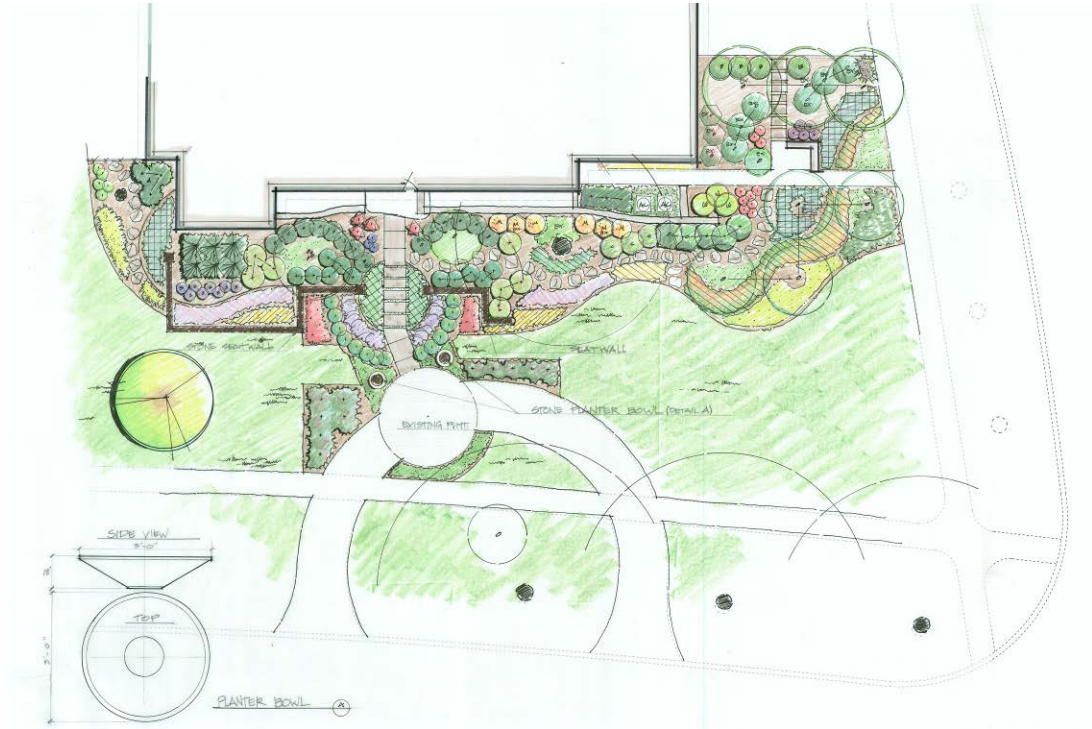

William and Michaelene Cowgill Residence

Landscape Design

LOCATION

124 Chinoe Drive
Lexington, KY

CONTACT/OWNER

Bill Cowgill

CONSTRUCTION COST

Unknown

COMPLETION

Design: In Progress

Project Description:

PLA was asked to provide an updated landscape plan for the semi-modern, Bedford stone residence in one of Lexington's older and more established areas – Chinoe/Ashland. The previous landscape design was completed and installed in 1995 and had reached an age at which it needed to be replaced. Playing off of the style of the home and the existing landscape design, the design was a mixture of organic shapes and hard geometry. The use of 4-season landscape, in addition to the existing historic blue ash tree, adds year-round interest to the already attractive home.