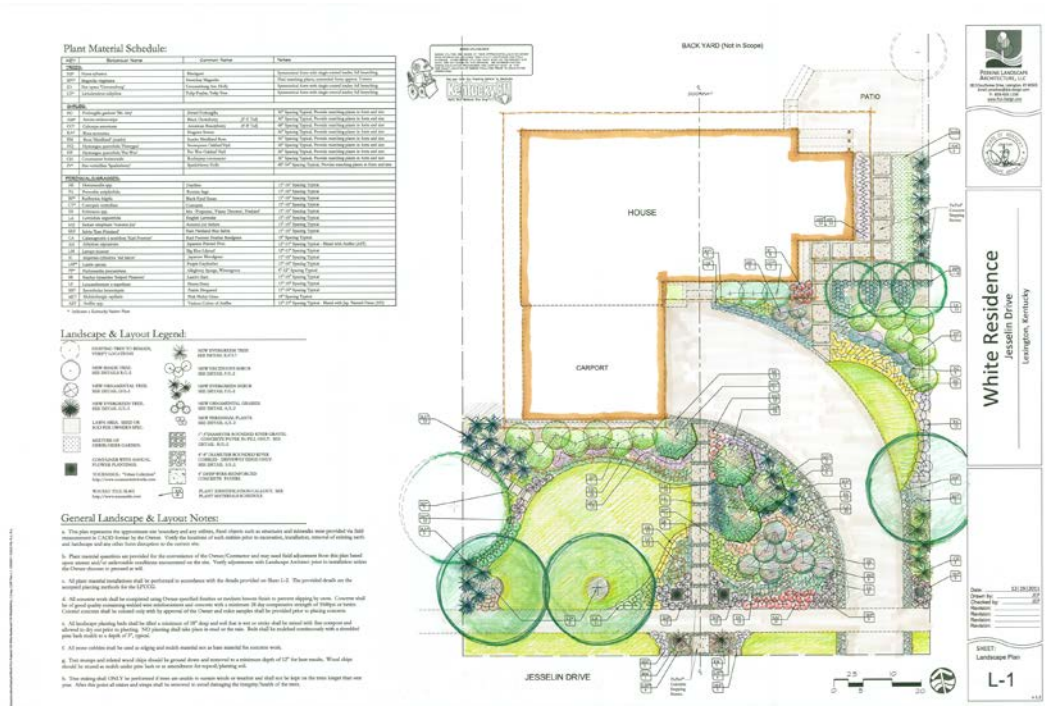

## Landscape Design

**LOCATION**

Jesselin Drive  
Lexington, KY

**CONTACT/OWNER**

Steve & Beth White

**CONSTRUCTION COST**

Unknown-Owner Performed

**COMPLETION**

Design: 2011

**Project Description:**

Scope of work included landscape and sidewalk design for a residence on Jesselin Road designed by the late Architect Richard Isenhour. This design included the use of a mixture of Kentucky native plants and various other ornamental perennials, shrubs and trees. The concept was to provide a welcoming connection to the streetside walk where none was present and reduce emphasis on the driveway on this significantly Architectural home. Design completed: 2011 - Owner installation.